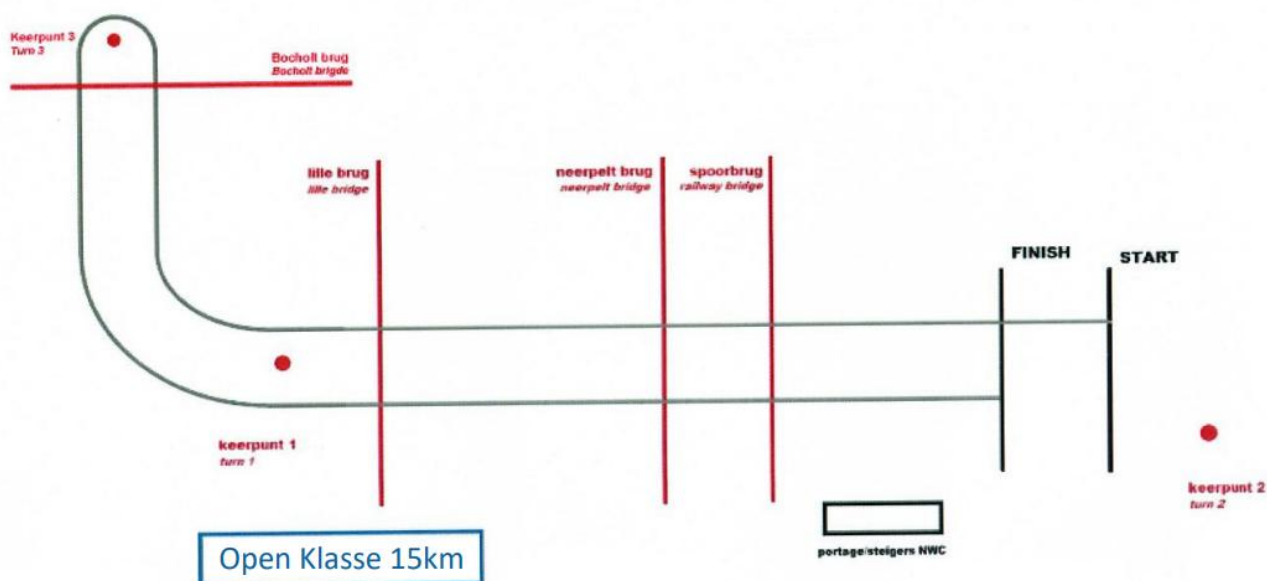

12:00 uur: OPEN KLASSE K1/K2 15 km: 1 ronde zonder overdragingen - blauwe nummers

Open class K1/K2 15 km: 1 lap without portages - bleu numbers

1	CLAESSENS Ellen	D1	1984	KKK	KASTERLEE	B
2	VANDEPAER Ellen	D1	2000	KKK	KASTERLEE	B
6	BROEKX Paul	H1	1953	NWC	PELT	B
7	LEYSEN Seppe	H1	1957	KKK	KASTERLEE	B
8	LAENEN Wiet	H1	1960	KKK	KASTERLEE	B
9	DEMEYERE Devon	H1		KSKZ	ZWEVEGEM	B
10	BROEKX Erik	H1	1960	NWC	PELT	B
11	LEYSSENS Eric	H1	1961	KKK	KASTERLEE	B
12	BAS Frank	H1	1976	NWC	PELT	B
13	THEYS Davy	H1	1983	NWC	PELT	B
14	VAN OIJEN Marnik	H1	1996	NWC	PELT	B
15	MEEUS Michaël	H1	1994	NWC	PELT	B
21	BESSENGER Monique	M2		KCCM	MECHELEN	B
	VERDUYCKT Erik	M2	1967	KKK	KASTERLEE	B
22	BEERS Léon	H2	1967	Kanowaard	HEERHUGOWAARD	NL
	VAN DER BURG Michael	H2	1977	Phoenix	DEN HELDER	NL
23	VANDESTEENE Gregory	H2		KSKZ	ZWEVEGEM	B
	DEBONNET Nicolas	H2		KSKZ	ZWEVEGEM	B
24	BERGHMANS Yves	H2		GKV	GEEL	B
	BUEKENBERGHS Tom	H2	1977	GKV	GEEL	B